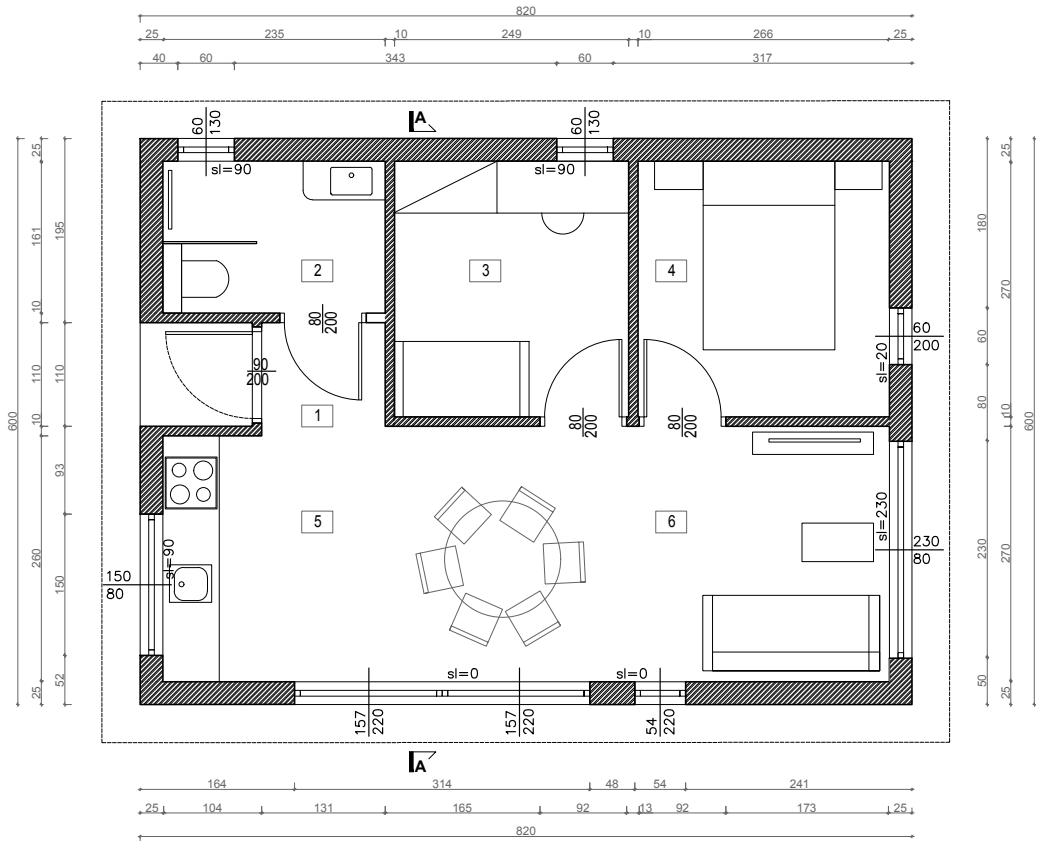

SUN 50

GROUND FLOOR PLAN

nr	ROOM	area[m ²]
1.1	hall	1.50m ²
1.2	bathroom	3.78m ²
1.3	room	6.72m ²
1.4	room	7.18m ²
1.5	kitchen	10.00m ²
1.6	living room	10.00m ²
TOTAL		39.18m ²

SECTION A-A